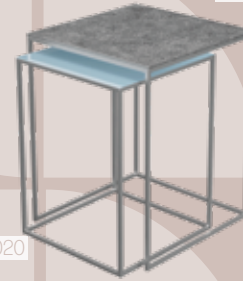

Coffee Table H40 x W105 x D50cm

FLH001

Console Table H75 x W110 x D25cm

FLH006

Pair of Pedestal Tables H90 x W30 x D30cm; H70 x W25 x D25cm

FLH021

Black Frame

Light Blue Top

Black Frame

Light Green Top

Light Grey Top

Black Frame

Light Blue Top

Light Grey Top

FLH016

FLH018

FLH017

Black Frame

Antique Brass Top

Pebble Top

Silver Frame

Antique Nickel Top

Sky Blue Top

FLH020

FLH019

Brass Frame

White Marble Top

Sea Green Top

Nest of Round Tables H53 (for marble H55, for antique brass and nickel H54) x D40cm H50 x D32cm

Black Frame

Light Green Top

Light Grey Top