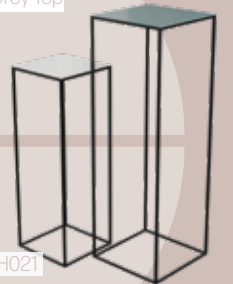

FULHAM

- The frames are carefully fabricated from square steel rod with a black/silver/brass powder-coated finish.
 - The tops are uniquely sand-cast in aluminium and finished with an antique brass/antique nickel effect. Other tops are sheet steel with a light blue/light green enamel effect finish. There is also a white Banswara marble variant.
 - The lower shelves and small table tops are sheet steel with a pebble/sky blue/light grey/sea green enamel effect finish.
- With the contrasting nature of the two finishes on each piece, the pieces of furniture are unique in both their visual appearance and appeal.
 - They make a subtle and tasteful design statement in a variety of interior schemes.
 - Furniture complements well with other looks in the home and enhances any living space.
 - These pieces are the essence of a visually pleasing, contemporary yet practical look.

Coffee Table H40 x W105 x D50cm

FLH001

Console Table H75 x W110 x D25cm

FLH006

Pair of Pedestal Tables H90 x W30 x D30cm; H70 x W25 x D25cm

FLH021

Black Frame

Light Blue Top

Light Grey Top

Black Frame

Antique Brass Top

Pebble Top

FLH002

FLH007

FLH022

Nest of Square Tables H51 (for marble H52) x W41 x D41cm H48 x W48 x D36cm

FLH019

Brass Frame

White Marble Top

Sea Green Top

Nest of Round Tables H53 (for marble H55, for antique brass and nickel H54) x D40cm H50 x D32cm

Black Frame

Light Green Top

Light Grey Top