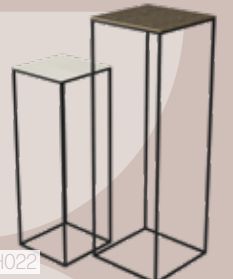

FULHAM

- The frames are carefully fabricated from square steel rod with a black/silver/brass powder-coated finish.
 - The tops are uniquely sand-cast in aluminium and finished with an antique brass/antique nickel effect. Other tops are sheet steel with a light blue/light green enamel effect finish. There is also a white Banswara marble variant.
 - The lower shelves and small table tops are sheet steel with a pebble/sky blue/light grey/sea green enamel effect finish.
- With the contrasting nature of the two finishes on each piece, the pieces of furniture are unique in both their visual appearance and appeal.
 - They make a subtle and tasteful design statement in a variety of interior schemes.
 - Furniture complements well with other looks in the home and enhances any living space.
 - These pieces are the essence of a visually pleasing, contemporary yet practical look.

Coffee Table H40 x W105 x D50cm

FLH001

Console Table H75 x W110 x D25cm

FLH006

Pair of Pedestal Tables H90 x W30 x D30cm; H70 x W25 x D25cm

FLH021

Black Frame

Light Blue Top

Light Grey Top

Black Frame

Antique Brass Top

Pebble Top

FLH002

FLH007

FLH022

Nest of Square Tables H51 (for marble H52) x W41 x D41cm H48 x W48 x D36cm

Black Frame

Light Green Top

Light Grey Top

Black Frame

Light Blue Top

Light Grey Top

FLH016

FLH018